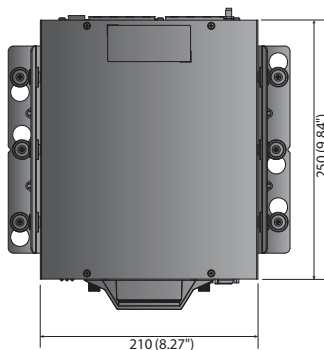

Dimensions

Unit : mm (inch)