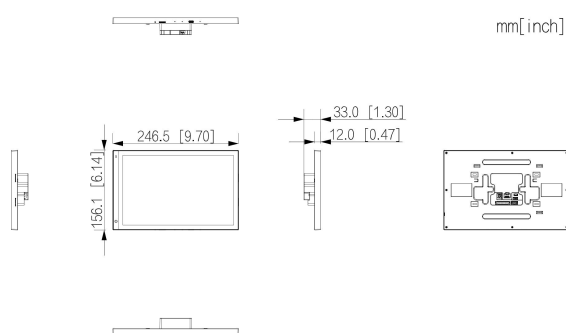

General

Appearance Color	Gray
Power Supply	12 VDC, 2 A Standard PoE
Power Adapter	Optional
Installation	Flush Mount
Certifications	CE
Accessory	Included: RS-485 and power output cable, bracket and alarm cable. Optional: Power cord
Product Dimensions	246.5 mm × 156.1 mm × 33.0 mm (9.70" × 6.15" × 1.30") (H × W × D)
Operating Temperature	-10 °C to +55 °C (+14 °F to +131 °F)
Operating Humidity	10%–95% (RH), non-condensing
Operating Altitude	Below 3,000 m (9,842.52 ft)
Power Consumption	≤ 12 W (standby), ≤ 15 W (working)
Gross Weight	1,291 g (2.85 lb)
Storage Temperature	0 °C to +40 °C (+32 °F to +104 °F)
Storage Humidity	30%–75%
Operating Environment	Indoor

Ordering Information

Type	Model	Description
Smart Control Panel	DHI-SCP3044A-BZ	4-Wire Hybrid Smart Control Panel

Installation

Dimensions (mm[inch])

Application