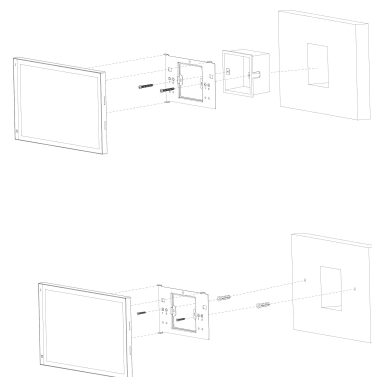

DHI-SCP3044A-BZ

Alarm Input	8 channels
Alarm Output	1 channel
Power Output	1 port (12 V, 200 mA)
Door Bell	Yes (use the alarm input port)
Network Port	1 × 10/100 Mbps Ethernet port
4-wire	1

Performance

Casing Material	PC + ABS

General

Appearance Color	Gray
Power Supply	12 VDC, 2 A Standard PoE
Power Adapter	Optional
Installation	Flush Mount
Certifications	CE
Accessory	Included: RS-485 and power output cable, bracket and alarm cable. Optional: Power cord
Product Dimensions	246.5 mm × 156.1 mm × 33.0 mm (9.70" × 6.15" × 1.30") (H × W × D)
Operating Temperature	-10 °C to +55 °C (+14 °F to +131 °F)
Operating Humidity	10%–95% (RH), non-condensing
Operating Altitude	Below 3,000 m (9,842.52 ft)
Power Consumption	≤ 12 W (standby), ≤ 15 W (working)
Gross Weight	1,291 g (2.85 lb)
Storage Temperature	0 °C to +40 °C (+32 °F to +104 °F)
Storage Humidity	30%–75%
Operating Environment	Indoor

Ordering Information

Type	Model	Description
Smart Control Panel	DHI-SCP3044A-BZ	4-Wire Hybrid Smart Control Panel

Installation