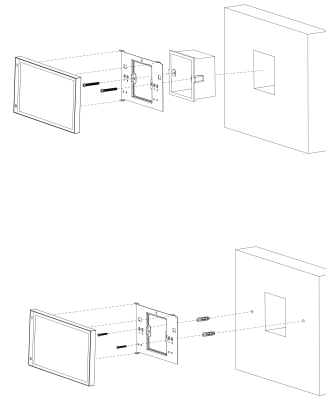

DHI-SCP3022A-B

Power Output	1 port (12 V, 200 mA)
Door Bell	Yes (use the alarm input port)
Network Port	1 × 10/100 Mbps Ethernet port
Performance	
Casing Material	PC + ABS
General	
Appearance Color	Gray
Power Supply	48 VDC, 0.5 A Standard PoE
Power Adapter	Optional
Installation	Flush Mount
Certifications	CE
Accessory	Included: RS-485 and power output cable, bracket and alarm cable. Optional: Power cord
Product Dimensions	176.2 mm × 103.1 mm × 32.2 mm (6.94" × 4.06" × 1.27") (H × W × D)
Operating Temperature	-10 °C to +55 °C (+14 °F to +131 °F)
Operating Humidity	10%–95% (RH), non-condensing
Operating Altitude	Below 3,000 m (9,842.52 ft)
Power Consumption	≤ 10 W (standby), ≤ 14 W (working)
Gross Weight	775 g (1.71 lb)
Storage Temperature	0 °C to +40 °C (+32 °F to +104 °F)
Storage Humidity	30%–75%
Operating Environment	Indoor

Ordering Information		
Type	Model	Description
Smart Control Panel	DHI-SCP3022A-B	2-Wire IP Smart Control Panel

Installation