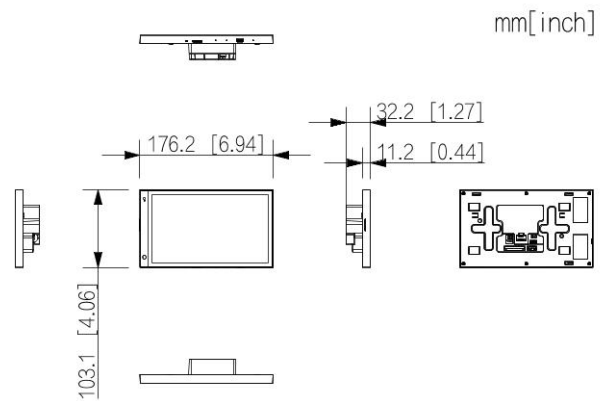

DHI-SCP3022A-B

Power Output	1 port (12 V, 200 mA)
Door Bell	Yes (use the alarm input port)
Network Port	1 × 10/100 Mbps Ethernet port
Performance	
Casing Material	PC + ABS
General	
Appearance Color	Gray
Power Supply	48 VDC, 0.5 A Standard PoE
Power Adapter	Optional
Installation	Flush Mount
Certifications	CE
Accessory	Included: RS-485 and power output cable, bracket and alarm cable. Optional: Power cord
Product Dimensions	176.2 mm × 103.1 mm × 32.2 mm (6.94" × 4.06" × 1.27") (H × W × D)
Operating Temperature	-10 °C to +55 °C (+14 °F to +131 °F)
Operating Humidity	10%–95% (RH), non-condensing
Operating Altitude	Below 3,000 m (9,842.52 ft)
Power Consumption	≤ 10 W (standby), ≤ 14 W (working)
Gross Weight	775 g (1.71 lb)
Storage Temperature	0 °C to +40 °C (+32 °F to +104 °F)
Storage Humidity	30%–75%
Operating Environment	Indoor

Ordering Information		
Type	Model	Description
Smart Control Panel	DHI-SCP3022A-B	2-Wire IP Smart Control Panel

Installation

Dimensions (mm[inch])

Application