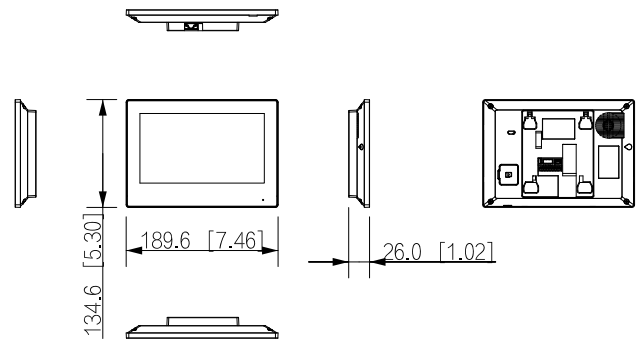

Alarm

SOS	Yes
-----	-----

General

Color	White
Power Supply	48 VDC 1.25 A
Installation	Surface mount
Certifications	CE; FCC
Accessory	Bracket and alarm ribbon cable (included)
Dimensions	189.6 mm × 134.6 mm × 26.0 mm (7.50" × 5.30" × 1.00")
Operating Temperature	-10°C to +55°C (+14°F to 131°F)
Operating Humidity	10%–95% RH (non-condensing)
Operating Altitude	Beneath 3000 m (9842.52 ft)

Power Consumption	Standby ≤ 2 W; working ≤ 6 W
Net Weight	0.34 kg (0.74 lb)
Gross Weight	0.58 kg (1.27 lb)
Gross Weight	575 g (1.27 lb)

Ordering Information

Type	Model	Description
2-wire&Wi-Fi Indoor Monitor	DHI-VTH2622GW-W	2-wire Digital & WiFi Indoor Monitor

Installation

Dimensions (mm[inch])

Application