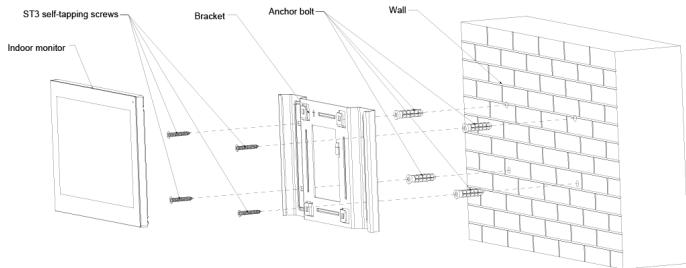

Product Dimensions	260 mm×170 mm×15 mm (10.24"×6.69"×0.59") (ports are not counted) 260 mm×170 mm×25.4 mm (convex) (10.24"×6.69"×1") (ports are counted)
Operating Temperature	-10°C to +55°C (+14°F to +131°F)
Operating Humidity	10%RH–95%RH (Non-condensing)
Operating Altitude	Less than 3,000 meters (9842.52 ft)
Power Consumption	≤1.5W (standby), ≤7W (working)
Net Weight	770g (1.70lb)
Gross Weight	1.1kg (2.43lb)

Application

Ordering Information

Type	Model	Description
Digital Indoor Monitor	DHI-VTH5341G-W	Android 10-inch digital indoor monitor

Installation

Dimensions (mm[inch])