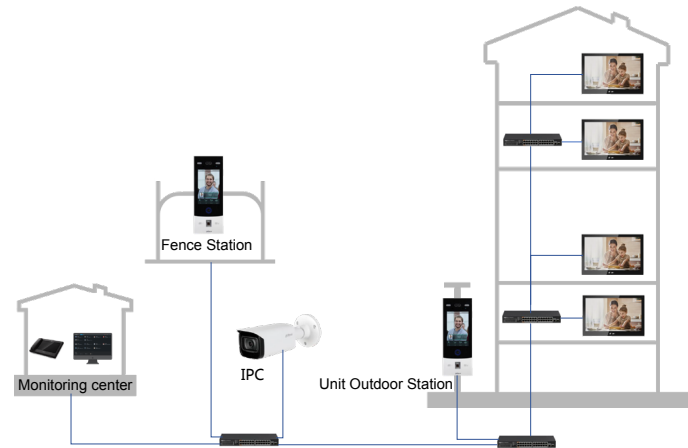

Product Dimensions	260 mm×170 mm×15 mm (10.24"×6.69"×0.59") (ports are not counted) 260 mm×170 mm×25.4 mm (convex) (10.24"×6.69"×1") (ports are counted)
Operating Temperature	-10°C to +55°C (+14°F to +131°F)
Operating Humidity	10%RH–95%RH (Non-condensing)
Operating Altitude	Less than 3,000 meters (9842.52 ft)
Power Consumption	≤1.5W (standby), ≤7W (working)
Net Weight	770g (1.70lb)
Gross Weight	1.1kg (2.43lb)

Application