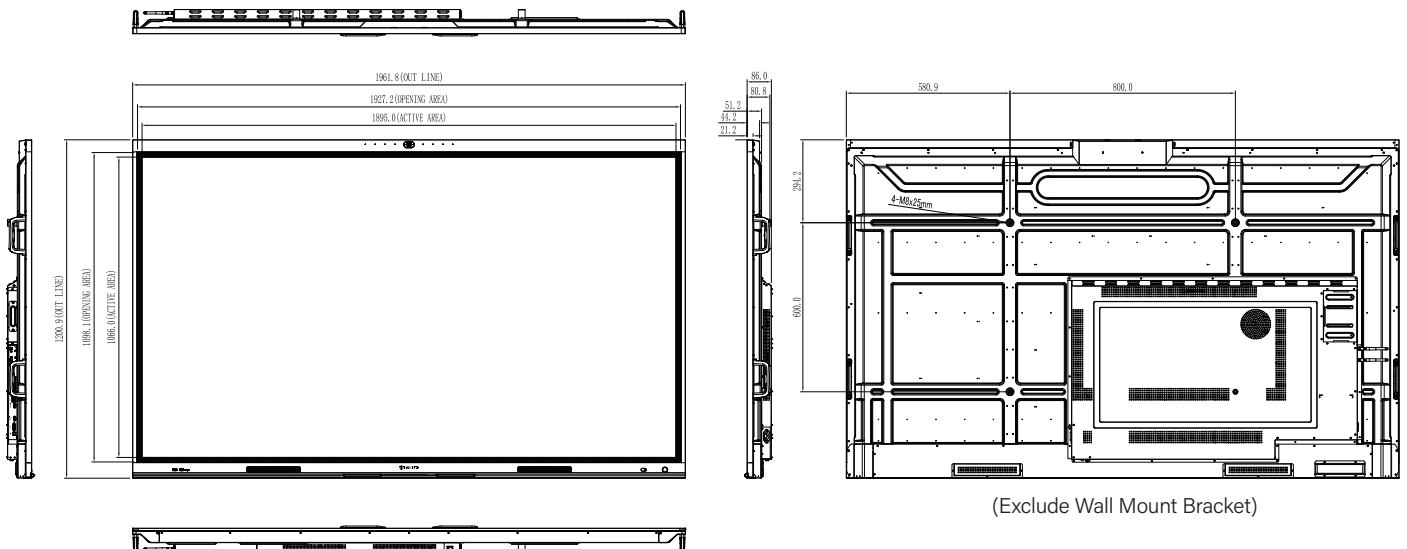

TECHNICAL DRAWING