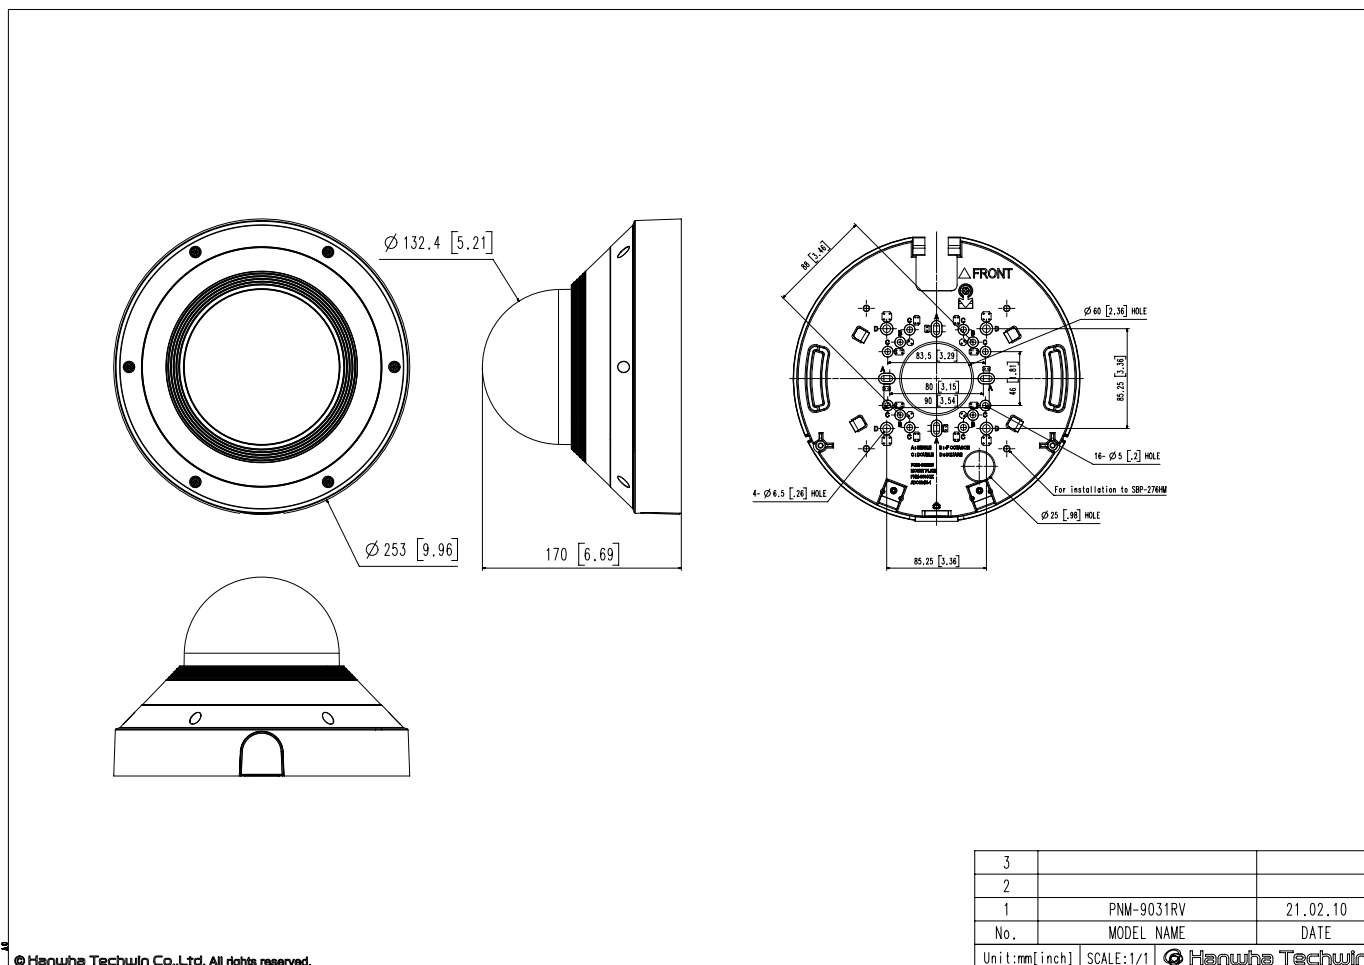

Mechanical

Color / Material	White / Aluminum
RAL Code	RAL9003
Product Dimensions / Weight	Ø253x170mm / 2.9Kg

PNM-9031RV

15MP H.265 Panoramic Camera

CAD

Unit: mm [inch]

© Hanwha Techwin Co.,Ltd. All rights reserved.