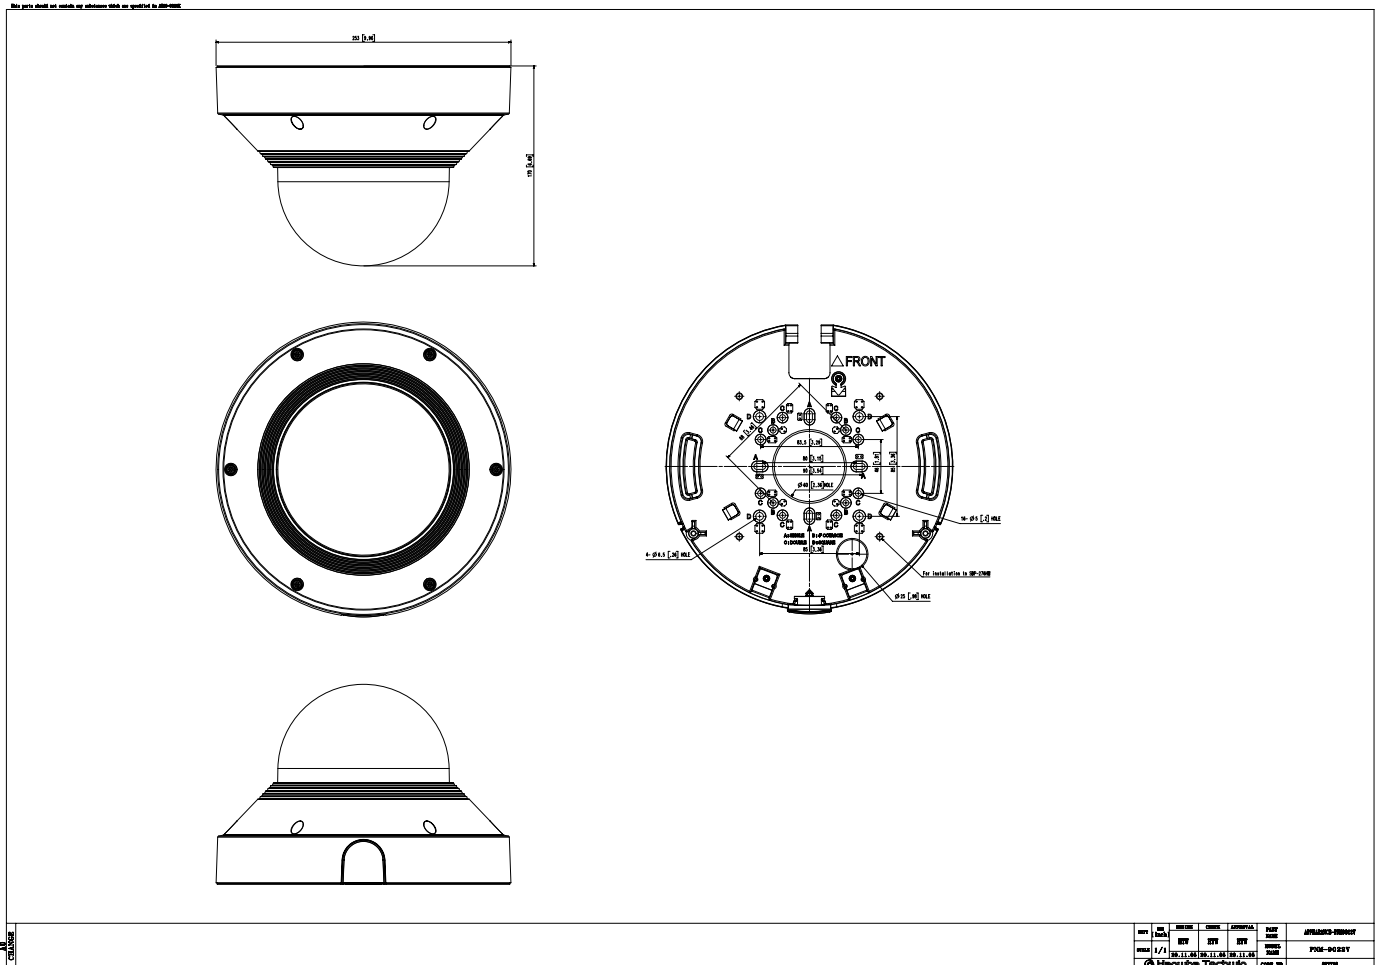

CAD

Unit: mm [inch]