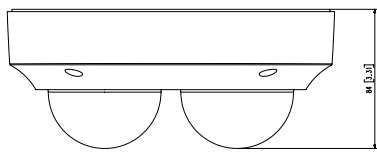

CAD

Unit: mm [inch]