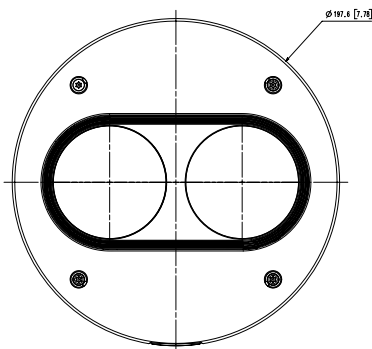

Mechanical

Color / Material	White / Aluminum
RAL Code	RAL9003
Product Dimensions / Weight	Ø197.6x84mm(7.78x3.31"), 1250g(2.76 lb)
Compatible Conduit hole / Gangbox	1/2"
Hanging Mount (Dome)	SBP-201HMW

Compatible lenses

Video	SLA-5M3700D	SLA-5M4600D	SLA-5M7000D
Imaging Device	1/1.8" 5MP CMOS	1/1.8" 5MP CMOS	1/1.8" 5MP CMOS
Effective Pixels	2616(H)x1976(V)	2616(H)x1976(V)	2616(H)x1976(V)
Min. Illumination	Color : 0.16Lux(F1.6, 1/30sec, 30IRE) B/W : 0.16Lux(F1.6, 1/30sec, 30IRE)	Color : 0.16Lux(F1.6, 1/30sec, 30IRE) B/W : 0.16Lux(F1.6, 1/30sec, 30IRE)	Color : 0.16Lux(F1.6, 1/30sec, 30IRE) B/W : 0.16Lux(F1.6, 1/30sec, 30IRE)
Lens	SLA-5M3700D	SLA-5M4600D	SLA-5M7000D
Focal Length (Zoom Ratio)	3.7mm fixed focal	4.6mm fixed focal	7.0mm fixed focal
Max. Aperture Ratio	F1.6	F1.6	F1.6
Angular Field of View	H:97.5°, V:71.9°, D:126.2°	H: 77.9°, V: 57.9°, D: 98.7°	H: 50.7°, V: 37.8°, D: 63.8°
Lens Type	Fixed focal	Fixed focal	Fixed focal
Pan / Tilt / Rotate	SLA-5M3700D	SLA-5M4600D	SLA-5M7000D
Pan / Tilt / Rotate Range	-90°~+90° / +36°~+73° / -180°~+180°	-90°~+90° / +36°~+73° / -180°~+180°	-90°~+90° / +36°~+73° / -180°~+180°
Operational	SLA-5M3700D	SLA-5M4600D	SLA-5M7000D
Wide Dynamic Range	120dB	120dB	120dB
Day & Night	Auto(Electrical)	Auto(Electrical)	Auto(Electrical)
Mechanical	SLA-5M3700D	SLA-5M4600D	SLA-5M7000D
Color / Material	Black / Plastic	Black / Plastic	Black / Plastic
Product dimensions / weight	Ø35.5x35.9mm(1.40x1.41") / 35g(0.08 lb)	Ø35.5x35.9mm(1.40x1.41") / 35g(0.08 lb)	Ø35.5x35.9mm(1.40x1.41") / 35g(0.08 lb)

PNM-9000VD

10M H.265 Multi-directional Camera

CAD

Unit: mm [inch]

UNIT : mm [inch]