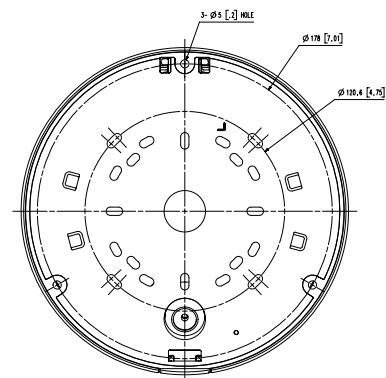

Mechanical

Color / Material	White / Aluminum
RAL Code	RAL9003
Product Dimensions / Weight	Ø197.6x84mm(7.78x3.31"), 1250g(2.76 lb)
Compatible Conduit hole / Gangbox	1/2"
Hanging Mount (Dome)	SBP-201HMW

Compatible lenses

Video	SLA-5M3700D	SLA-5M4600D	SLA-5M7000D
Imaging Device	1/1.8" 5MP CMOS	1/1.8" 5MP CMOS	1/1.8" 5MP CMOS
Effective Pixels	2616(H)x1976(V)	2616(H)x1976(V)	2616(H)x1976(V)
Min. Illumination	Color : 0.16Lux(F1.6, 1/30sec, 30IRE) B/W : 0.16Lux(F1.6, 1/30sec, 30IRE)	Color : 0.16Lux(F1.6, 1/30sec, 30IRE) B/W : 0.16Lux(F1.6, 1/30sec, 30IRE)	Color : 0.16Lux(F1.6, 1/30sec, 30IRE) B/W : 0.16Lux(F1.6, 1/30sec, 30IRE)
Lens	SLA-5M3700D	SLA-5M4600D	SLA-5M7000D
Focal Length (Zoom Ratio)	3.7mm fixed focal	4.6mm fixed focal	7.0mm fixed focal
Max. Aperture Ratio	F1.6	F1.6	F1.6
Angular Field of View	H:97.5°, V:71.9°, D:126.2°	H: 77.9°, V: 57.9°, D: 98.7°	H: 50.7°, V: 37.8°, D: 63.8°
Lens Type	Fixed focal	Fixed focal	Fixed focal
Pan / Tilt / Rotate	SLA-5M3700D	SLA-5M4600D	SLA-5M7000D
Pan / Tilt / Rotate Range	-90°~+90° / +36°~+73° / -180°~+180°	-90°~+90° / +36°~+73° / -180°~+180°	-90°~+90° / +36°~+73° / -180°~+180°
Operational	SLA-5M3700D	SLA-5M4600D	SLA-5M7000D
Wide Dynamic Range	120dB	120dB	120dB
Day & Night	Auto(Electrical)	Auto(Electrical)	Auto(Electrical)
Mechanical	SLA-5M3700D	SLA-5M4600D	SLA-5M7000D
Color / Material	Black / Plastic	Black / Plastic	Black / Plastic
Product dimensions / weight	Ø35.5x35.9mm(1.40x1.41") / 35g(0.08 lb)	Ø35.5x35.9mm(1.40x1.41") / 35g(0.08 lb)	Ø35.5x35.9mm(1.40x1.41") / 35g(0.08 lb)

PNM-9000VD

10M H.265 Multi-directional Camera

CAD

Unit: mm [inch]

UNIT : mm [inch]