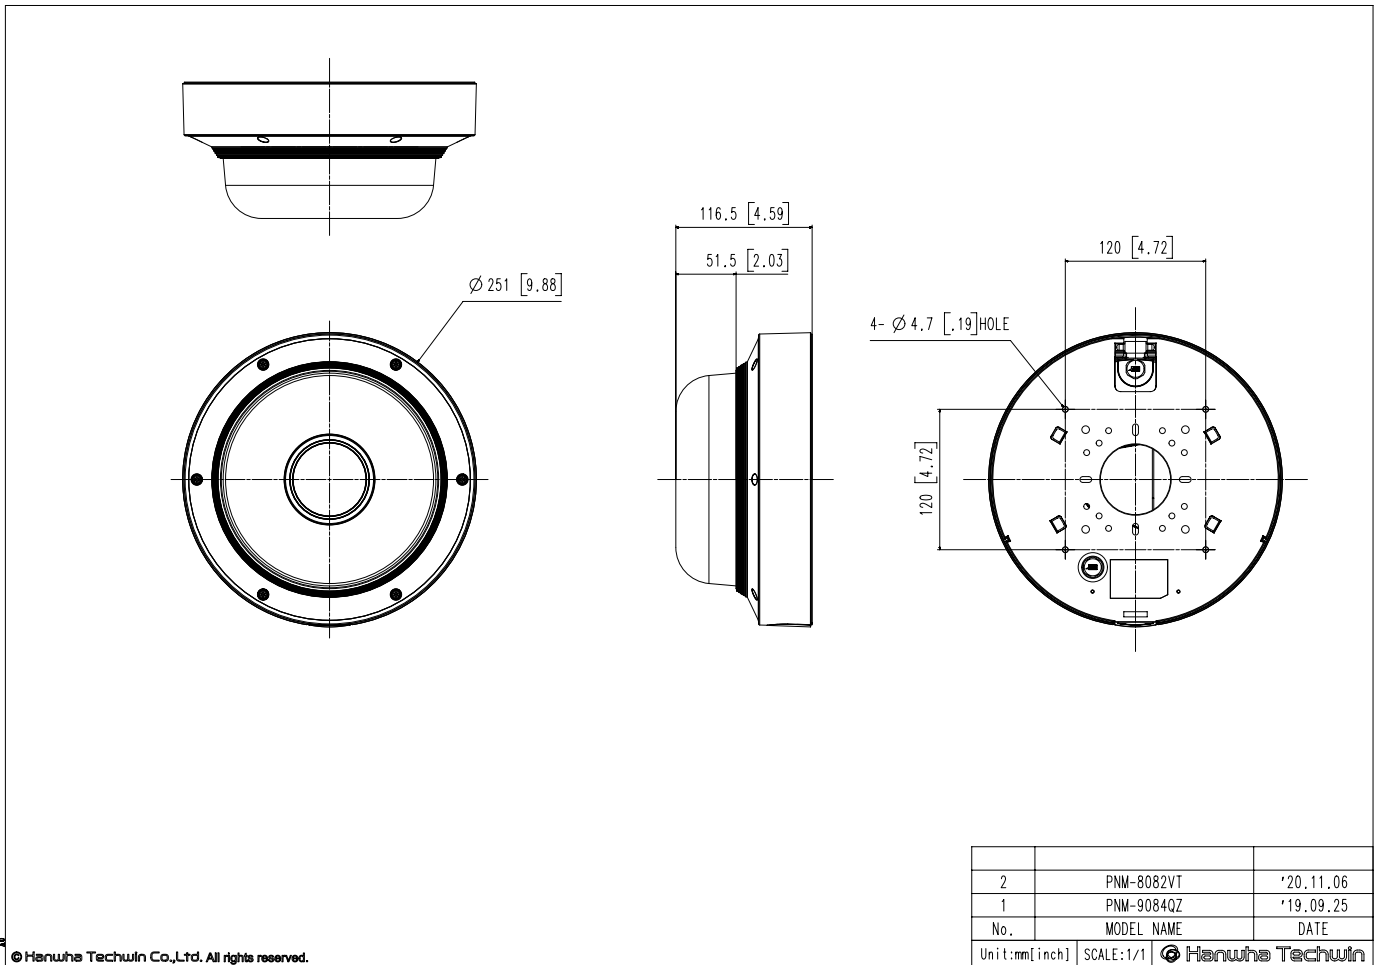

CAD

Unit: mm [inch]