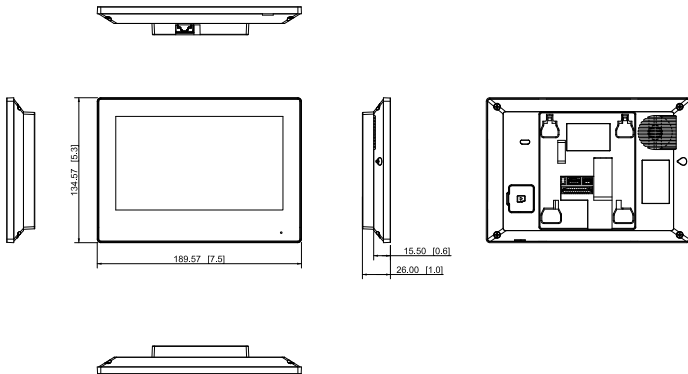

### General

Color	White/Black
Power Supply	12V DC 1A POE(802.3AF)
Installation	Surface mount
Certifications	CE FCC
Accessory	Surface mount bracket, alarm ribbon cable, RS-485 cable, and power-supply pins are provided
Product Dimensions	189.6 mm × 134.6 mm × 26 mm (7.46"×5.30"×1.02")

**Dimensions (mm[inch])**

**Application**